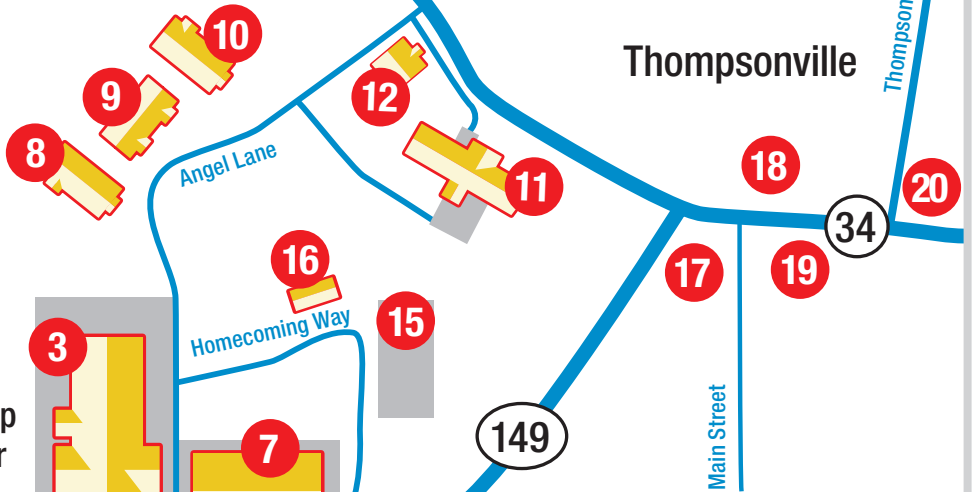

## POINTS OF INTEREST NEAR 3ABN

(please note: this list is not comprehensive and not in a specific order)

### Marion

- 16 Kroger (24 hr)
- 17 Walmart Supercenter
- 18 Fairfield Inn (618-993-3011)
- 19 Holiday Inn Express (618-993-5602)
- 20 Culver's
- 21 IHOP

Neal Davis Road

Marvel Road

**2**  
Uplink

Thompsonville

Thompsonville/Akin Rd.

Worship Center

**POINTS OF INTEREST AT 3ABN**

149