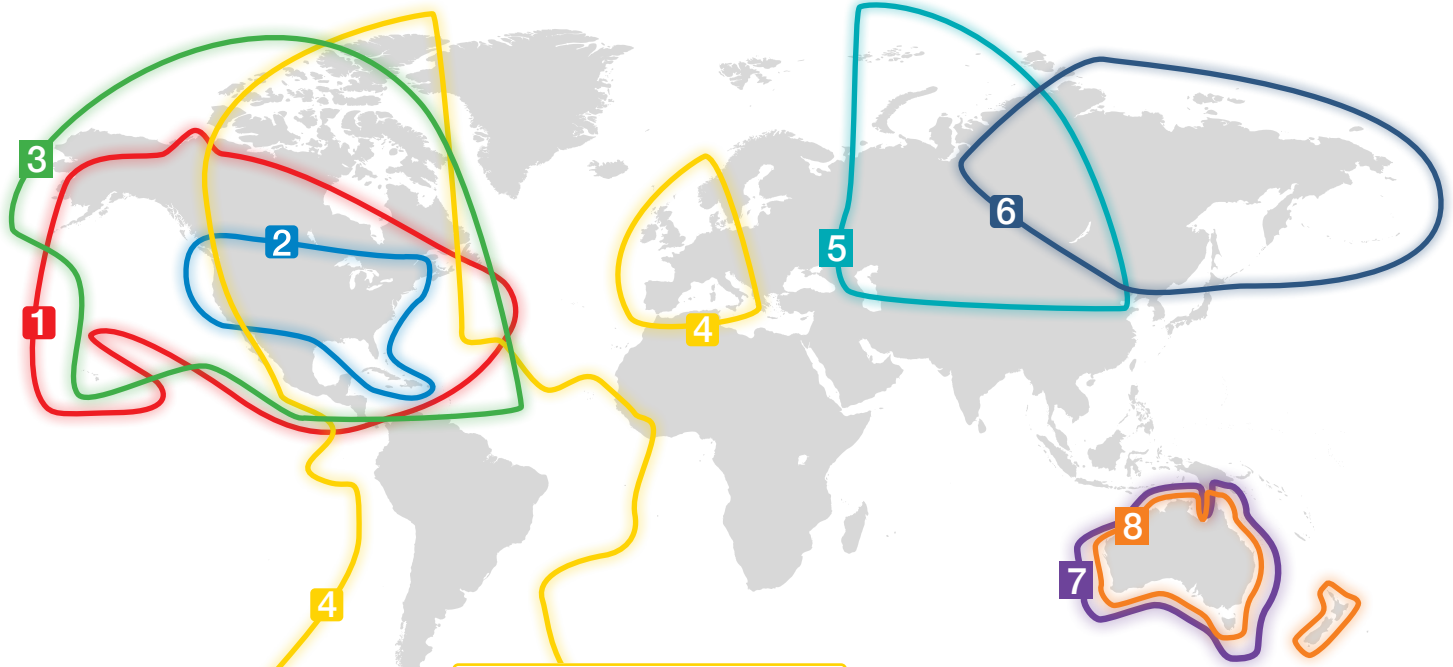

3ABN

GLOBAL SATELLITE COVERAGE

Reaching the world with the undiluted truth of the three angels' messages found in Revelation 14.

SATELLITE DETAILS

1 G-19 – NORTH AMERICA (3ABN + RADIO + RADIO MUSIC CHANNEL, 3ABN LATINO RADIO)

- KU Band
- Position: 97° West
- Transponder: 18
- Frequency: 12,028 MHz
- Polarity: Horizontal
- Symbol rate: 22.000 Msps
- F.E.C. 3/4

2 DISH NETWORK – CH. 9401, UNITED STATES (3ABN)

1. ECHOSTAR 16 - 61.5° West
2. CIEL 2 - 129° West

3 G18 – NORTH AMERICA (3ABN)

- C Band
- Position: 123° West
- Transponder: 15C
- Frequency: 4,009 MHz
- Polarity: Vertical
- Symbol rate: 15 MS/s
- F.E.C. 3/4
- Format: DVBS2
- Modulation 8PSK
- Free to air

5 EXPRESS AT 1 – RUSSIA (3ABN RUSSIA)

- Position: 56° East
- Transponder: 26
- Frequency: 12,207 MHz
- Polarity: round, right
- Format: DVB-S2
- Modulation 8PSK
- F.E.C. 3/4

6 EXPRESS AT 2 – EASTERN RUSSIA (3ABN RUSSIA)